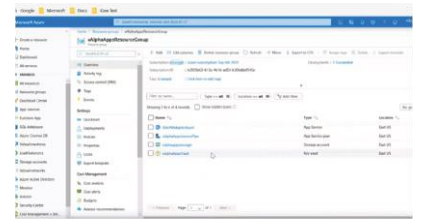

Go beyond just ECM – Automate Content Processes

- Ready to Use API Services for Apps and Users external to SAP
- Advanced Search for both SAP and O365 users, remote attaching of documents to SAP records, distributed workflow activities and Azure based Ingestion, Capture and OCR services, along with transactional data read/write/update to SAP.
- Teams, O365 & Power Apps. ACS API services work with Power BI, Virtual Agents, Automate, AI and robotic process automations.

Run a 100% Cloud SAP

- ALL Azure SAP ERP, ECM & SuccessFactors
- Any Cloud SAP linked to Azure ECM – Hybrid Cloud
- Move SAP Hana Content to Azure
- Replace Legacy On-Prem ECM with Azure Cloud ECM for SAP

SF_CCS Module provides Common Content Store with SuccessFactors

- Employee Content Files available to users in SAP HR and SuccessFactors HXM

Let us show you how to implement a full solution for any given line of business process in less than a day.

An offer to get you started:

- You have SAP
- Microsoft Azure is ready for you now
- We will set-up your first AL-ACS business scenario at no charge
- SAP users will be storing and recalling documents from the Microsoft Azure cloud the same day
- Then turn-off your Legacy ECM. BTW, We have tools to automate that migration!

Initialize Resource Groups via Azure Templates

Manage with Azure Resource Manager

Gain business leverage from Microsoft Azure Platforms, better manage SAP documents & optimize content-centric SAP processes

- Users anywhere view, save, update, distribute & collaborate using business documents within the context of SAP processes
- Moving SAP to the Cloud? Connect it to the best cloud ECM/Content Service available; Microsoft's
- Meta data-based content services & full Microsoft interoperability enable process automations and content utilization without boundaries

Experience that drives continuous business value

As the original pioneers in solutions for SAP/Microsoft ECM interoperability, starting with SharePoint 2001, our team continues to drive quickly-realized ROI for customers around the globe. Our solution is unique not only in its breadth of functionality, but in its' native, cloud-first, Azure app services capabilities. Our global network provides follow-the-sun support and services with the expertise to help you run your business even better. Product site: www.icontentsaas.com

info@intellidocxemea.com | <https://www.intellidocxemea.com/>